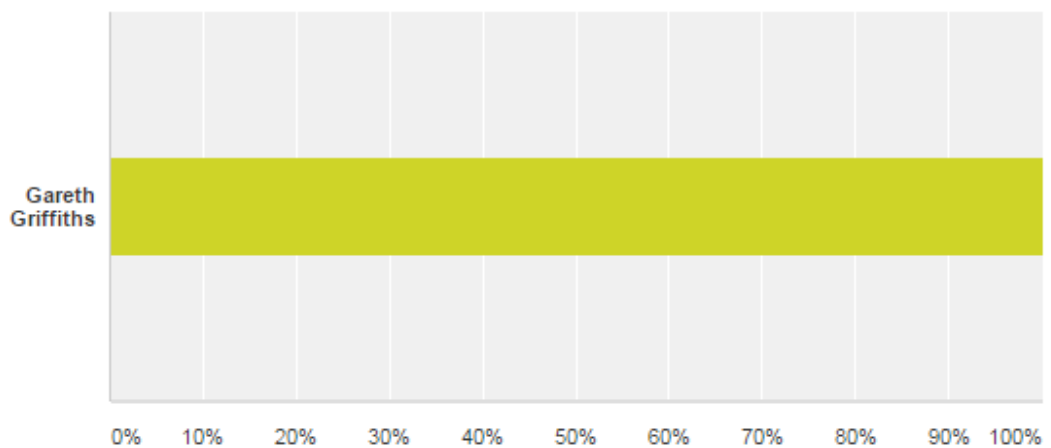

Men's Cross Country Captain*re-election

Answered: 30 Skipped: 3

Answer Choices	Responses
▼ Gareth Griffiths	100.00% 30