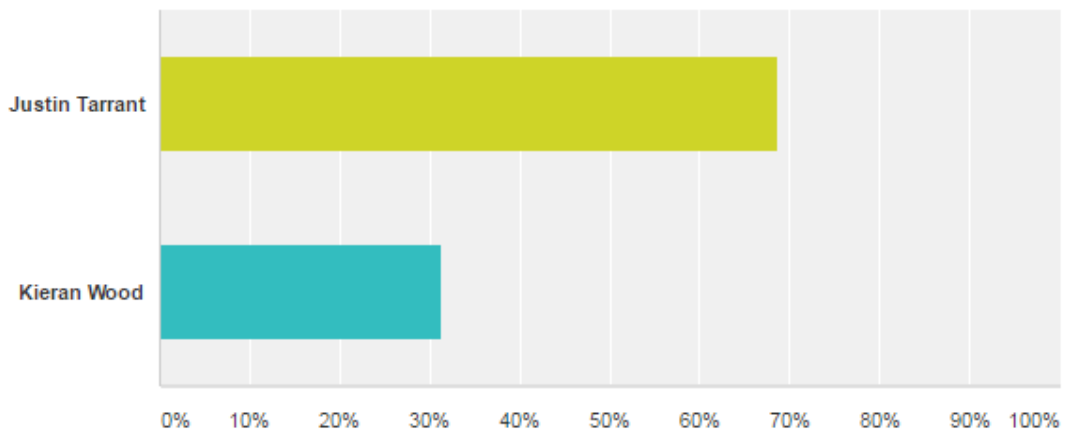

President 2017*requires 12 votes to be elected (10% of club membership)

Answered: 30 Skipped: 3

Answer Choices	Responses
▼ Scott Barratt-Gibson	100.00% 30

Men's Track & Field Captain

Answered: 32 Skipped: 1