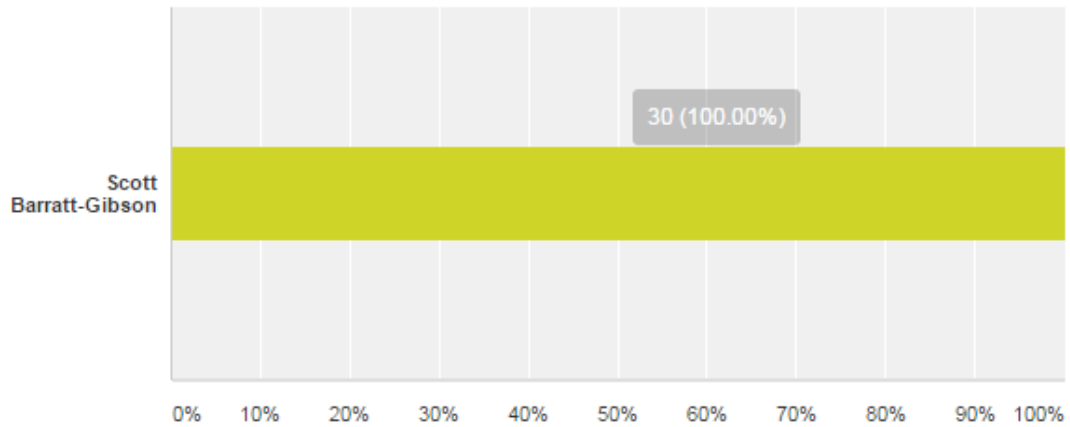

President 2017*requires 12 votes to be elected (10% of club membership)

Answered: 30 Skipped: 3

Answer Choices	Responses
▼ Scott Barratt-Gibson	100.00% 30

Men's Track & Field Captain

Answered: 32 Skipped: 1