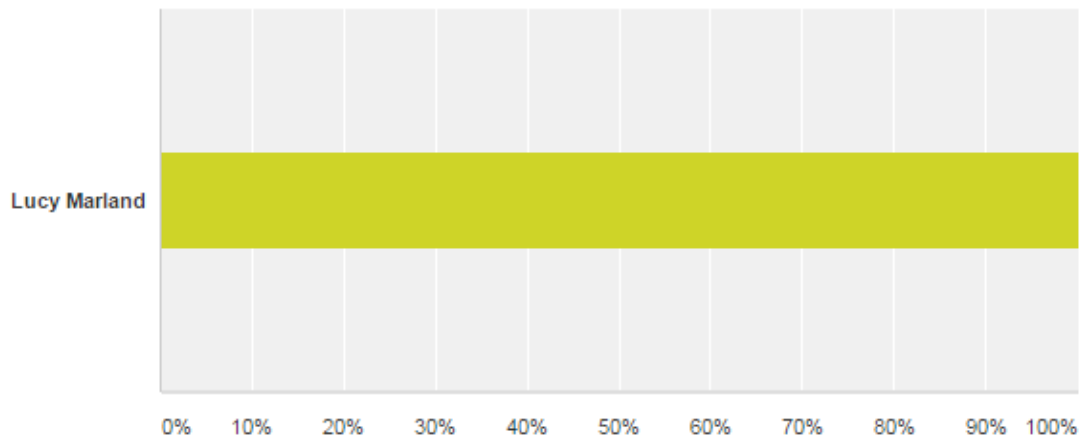

Men's Cross Country Captain*re-election

Answered: 30 Skipped: 3

Answer Choices	Responses
▼ Gareth Griffiths	100.00% 30

Women's Cross Country Captain*re-election

Answered: 32 Skipped: 1

Answer Choices	Responses
▼ Lucy Marland	100.00% 32