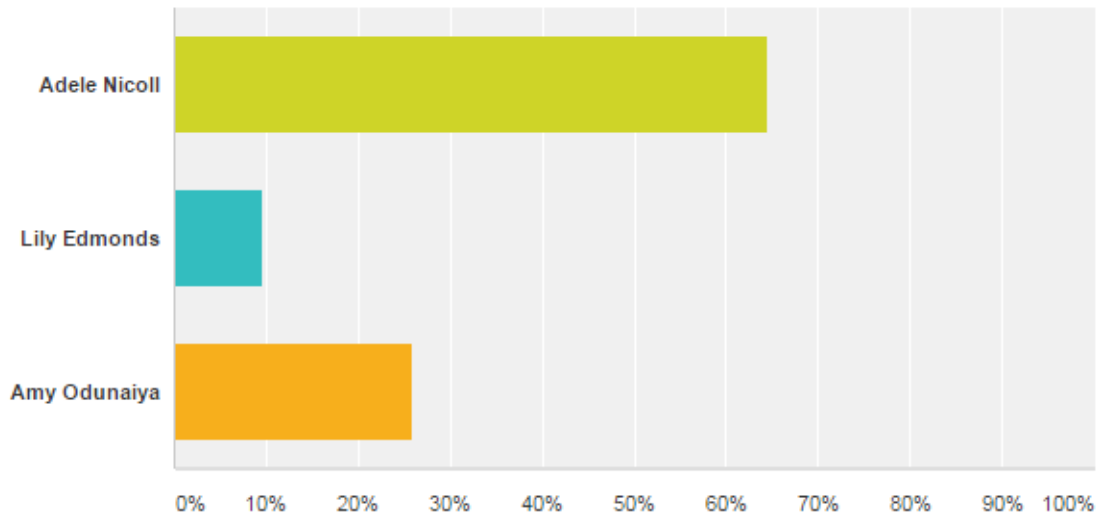

President 2017*requires 12 votes to be elected (10% of club membership)

Answered: 30 Skipped: 3

Answer Choices	Responses
▼ Scott Barratt-Gibson	100.00% 30

Men's Track & Field Captain

Answered: 32 Skipped: 1

Answer Choices	Responses
▼ Justin Tarrant	68.75% 22
▼ Kieran Wood	31.25% 10

Women's Track & Field Captain

Answered: 31 Skipped: 2

Answer Choices	Responses
▼ Adele Nicoll	64.52% 20
▼ Lily Edmonds	9.68% 3
▼ Amy Odunaiya	25.81% 8